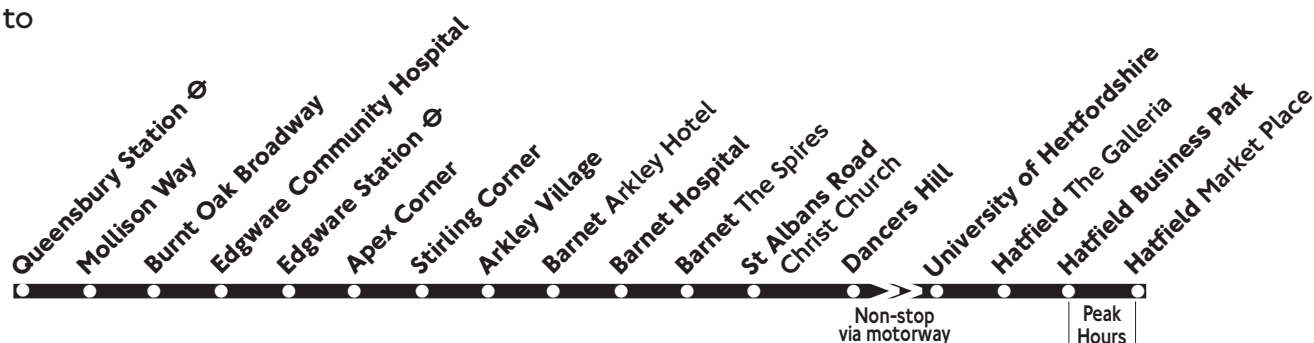

614

Queensbury - Barnet - Hatfield

Mondays to
Fridays
except
evenings

Oyster Prepay is not accepted on this service.

Bus Passes, Travelcards, LT Cards, Freedom Passes and Saver Tickets may be used between Queensbury Station and St Albans Road *Christ Church* only.

Monday - Friday

Queensbury Station	0645	0735	0845	1005		1405	1510	1620	1730	1830	1930	2020
Edgware Community Hospital	0651	0741	0851	1011		1411	1516	1626	1736	1836	1936	2026
Edgware Station <i>Station Road</i>	0657	0747	0857	1017		1417	1522	1633	1743	1843	1942	2032
Apex Corner <i>Edgware Way</i>	0707	0801	0911	1022		1422	1527	1642	1752	1852	1947	2037
Stirling Corner <i>Barnet Way</i>	0713	0807	0917	1026	<i>Then</i>	1426	1531	1651	1801	1901	1951	2041
Barnet <i>Arkley Hotel</i>	0718	0812	0922	1031	<i>every</i>	1431	1540	1700	1810	1906	1956	2046
Barnet <i>The Spires (Stapylton Road)</i>	0721	0815	0925	1034	<i>60 minutes</i>	1434	1545	1705	1815	1909	1959	2049
Dancers Hill <i>Green Dragon</i>	0725	0819	0929	1038	<i>until</i>	1438	1552	1712	1822	1913	2003	2053
University of Hertfordshire Campus	0743	0837	0947	1049		1449	1609	1729	1839	1924	2014	2103
Hatfield <i>The Galleria</i>	0746	0840	0950	1052		1452	1613	1733	1843	1927	2017	2106
Hatfield Business Park <i>T-Mobile</i>	0750	0844	0954	1056		1456	1617	1737	1847	1931	2021	2110
Hatfield Business Park <i>T K Maxx</i>	↓	---	0956	1058		1458	1619	↓	↓	↓	2023	2112
Hatfield <i>Market Place</i>	0755	---	---	---		---	---	1742	1852	1936	---	---

No service on Saturday, Sunday or Public Holidays

6.9.04 T57610

614

Hatfield - Barnet - Queensbury

Mondays to
Fridays
except
evenings

Oyster Prepay is not accepted on this service.

Bus Passes, Travelcards, LT Cards, Freedom Passes and Saver Tickets may be used between St Albans Road *Christ Church* and Queensbury Station only.